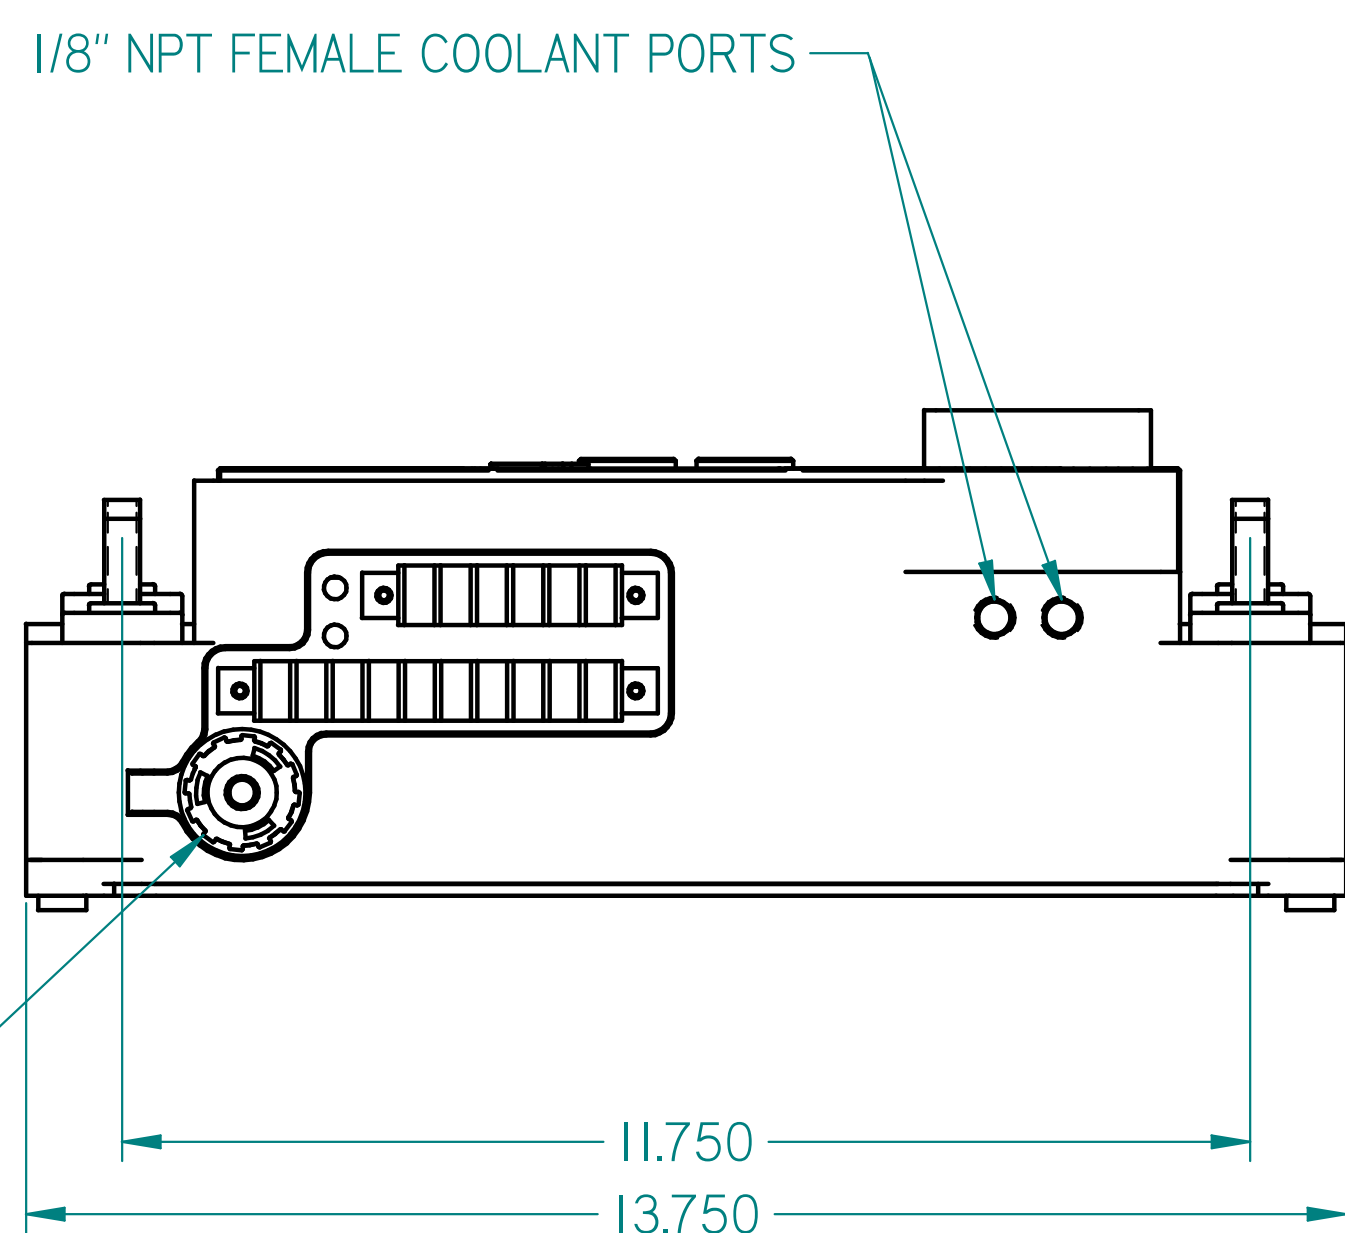

REVISION HISTORY			
REV	DESCRIPTION	DATE	APPROVED

evnetics, LLC
evnetics.com

DRAWN	NAME	DATE
CR		3/1/11
CHECKED		

DRAWING NAME	REV
SOLITON JR	

SHEET DESCRIPTION

INSTALLATION DRAWING

UNLESS OTHERWISE SPECIFIED
DIMENSIONS ARE IN INCHES

SCALE: AS SHOWN

SHEET 1 OF 1