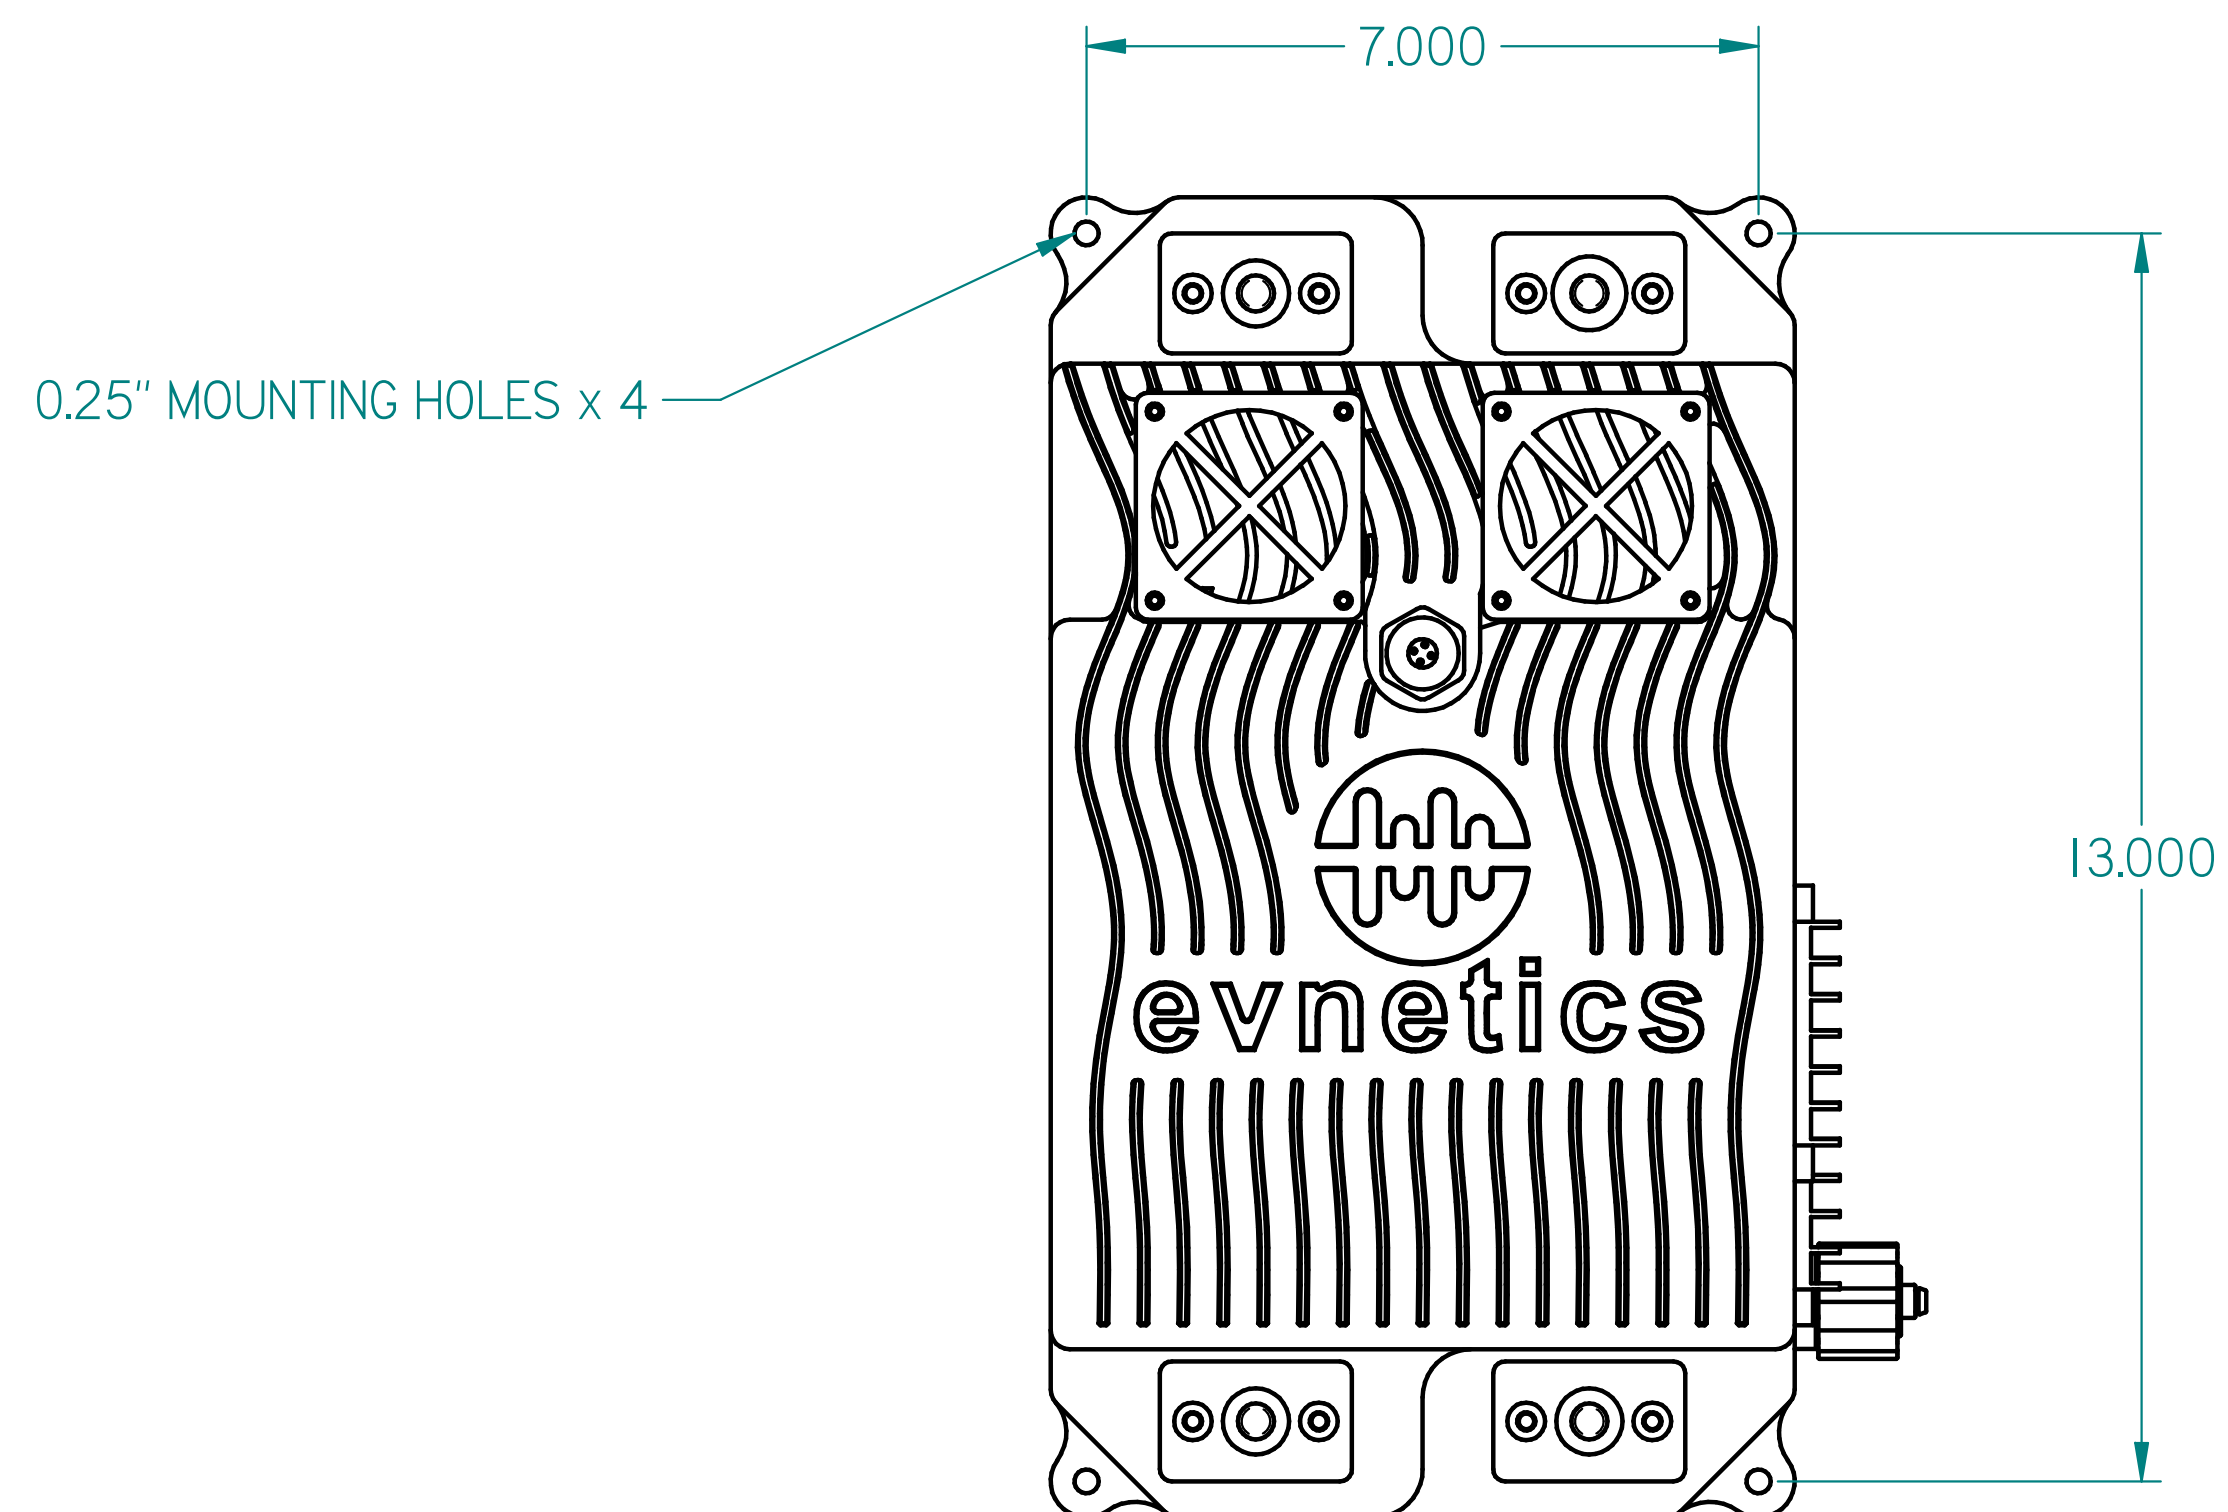

REVISION HISTORY			
REV	DESCRIPTION	DATE	APPROVED

evnetics, LLC
evnetics.com

DRAWN	NAME	DATE
CR		3/1/11
CHECKED		

DRAWING NAME	REV
SOLITON JR	

SHEET DESCRIPTION

INSTALLATION DRAWING

UNLESS OTHERWISE SPECIFIED
DIMENSIONS ARE IN INCHES

SCALE: AS SHOWN

SHEET 1 OF 1